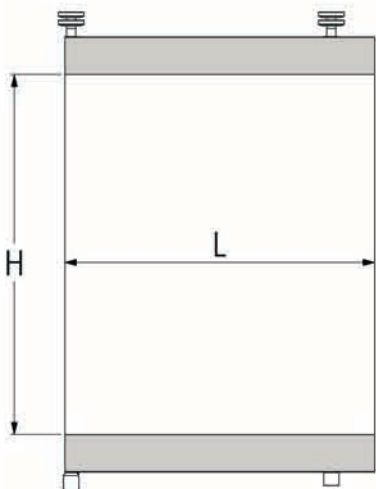

LOWER REGULATION
 Lower panel position regulation.

TOP REGULATION
 Top panel position regulation.

MODEL 101
 Traditional drive with cord.

MODELS 140 AND 141
 Combined fabrics and multiple drives.

TAKING MEASURES

The size of seen glass area, i. e. measure (L) and (H), must be provided as given in the picture.

In case of being added to a seeglass system, please provide the traceability or reference number as we already have the data needed for the production.