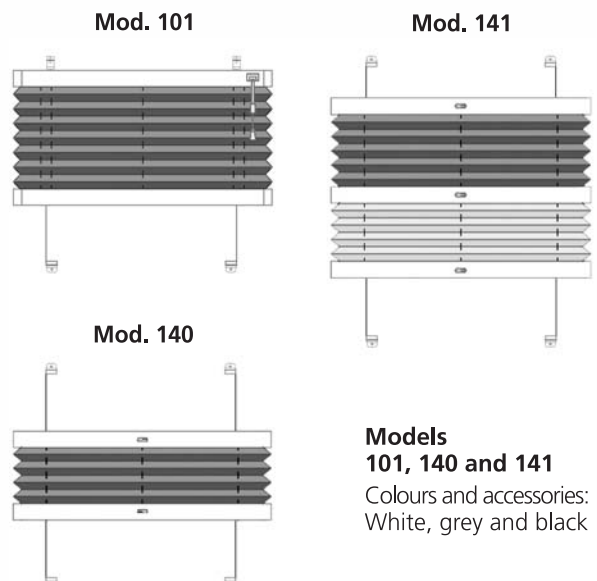

VERSIONS

Models 101, 140 and 141
Colours and accessories: White, grey and black