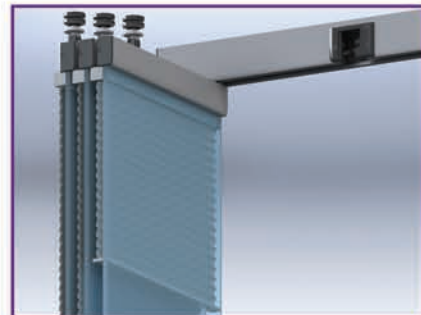

TECHNICAL SPECIFICATIONS

TOP SUPPORT
 Adjustable to any glass curtain system even if already installed.

LOWER SUPPORT
 Lower support enables panels to be individually handled without damage.

REGULATION
 All curtains can be individually regulated in height and orientation.

STACKABLE SYSTEM
 The system stacks individually in any of the panels allowing partial or total opening of the enclosure.

TECHNICAL FEATURES

Weight / m²	1.000 grs.
Maximum width*	800 mm.
Maximum height	3.000 mm.