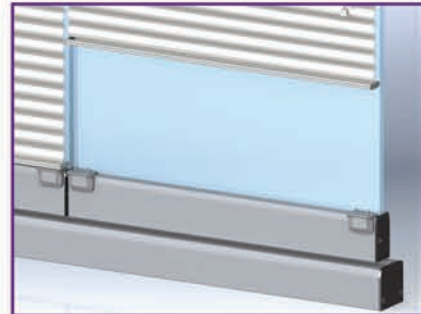

LOWER SUPPORT
Lower support enables panels to be individually handled without damage.