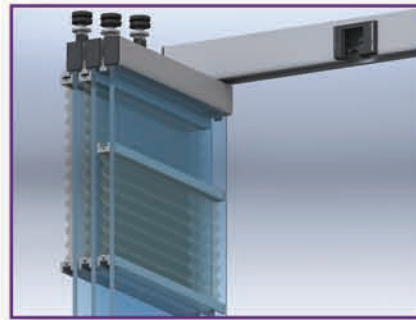

VERSIONS

Models 101, 140 and 141
Colours and accessories: White, grey and black

TECHNICAL SPECIFICATIONS

TOP SUPPORT
 Adjustable to any glass curtain system even if already installed.

STACKABLE SYSTEM
 The system can be stacked in any model and position.