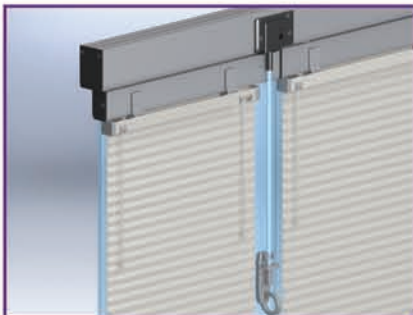

Control the warmth of your living space in style

The venetian blind has been adjusted to the most modern spaces. This is a concept based on aluminium horizontal slats that allows graduating the incoming light or enjoying full opacity. It is easily fitted to any glass curtain system. This is achieved by regulating the thermal comfort of your space. It makes the internal temperature higher than the external one in winter and the other way around in summer. You can create an environment in accordance with your home decor thanks to its wide range of basic and anodized colours.

TECHNICAL SPECIFICATIONS

TOP SUPPORT
 Adjustable to any glass curtain system even if already installed.

LOWER SUPPORT
 Lower support enables panels to be individually handled without damage.

REGULATION
 All curtains can be individually regulated in height and orientation.

STACKABLE SYSTEM
 The system stacks individually in any of the panels allowing partial or total opening of the enclosure.

TECHNICAL FEATURES

Weight / m²	1.000 grs.
Maximum width*	800 mm.
Maximum height	3.000 mm.