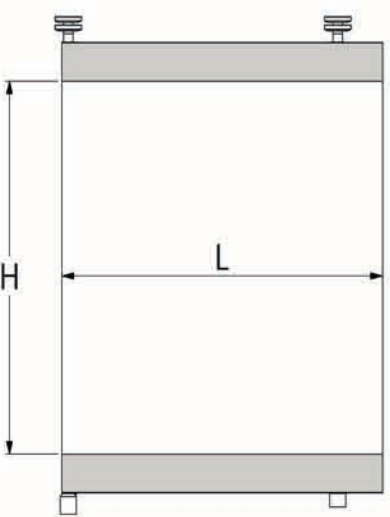

TAKING MEASURES

The size of seen glass area, i. e. measure (L) and (H), must be provided as given in the picture.

In case of being added to a seeglass system, please provide the traceability or reference number as we already have the data needed for the production.

STACK HEIGHT

Height in mm
600
700
800
900
1000
1100
1200
1300
1400
1500
1600
1700
1800
1900
2000
2100
2200
2300
2400
2500
2600
2700
2800
2900
3000

Stack in mm
50
54
57
60
63
66
70
73
76
79
82
85
88
91
94
97
100
103
106
109
112
115
118
121
125