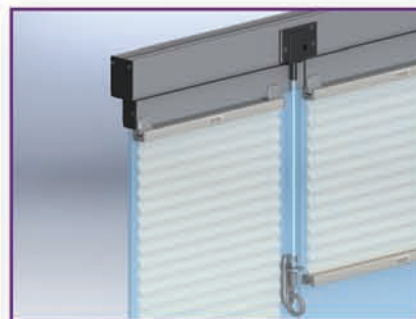

MODELS 140 AND 141
Combined fabrics and multiple drives.