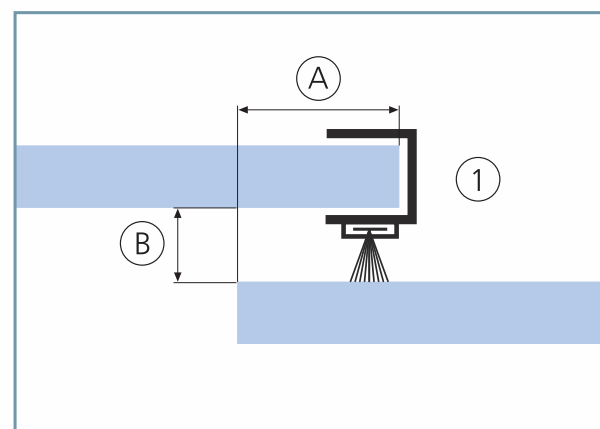

SEALING AND VENTILATION

Detail of overlapped panes
(Interior view)

- Sliding panes overlap vertically 16mm. (A)
- Separation of panes is approximately 12 mm. (B)
- Separation sealing in overlapped panes by means of aluminium profile and incorporated brushes. (1)
- Brush sealing is also horizontally positioned in the upper pane profile.
- Lateral profiles do also comprise brushes at both ends.