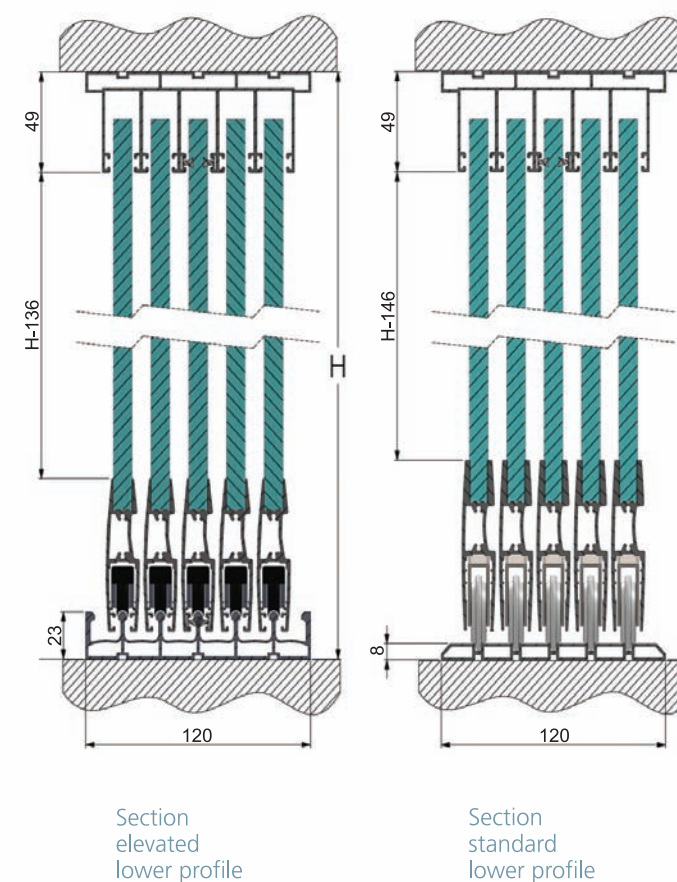

The sliding panes of the systems are supported on the lower guide profile. The bearing components allow the displacement of the panes in a quick, easy and optimal way. The system can be easily installed without carrying out expensive building works. Possible construction slopes are not a problem for installation.

DETAILS OF THE SYSTEM

- Possibility to displace the panes to the right or left.
- Tempered security glass of 10 mm.
- Possibility to compensate until 20 mm height thanks to upper profile.
- Possibility to adjust pane lower bearing hinges in 5mm height.
- Pane maximum width 900mm.
- Maximum height 2,5m.
- Stainless steel components of easy handling and integrated into profiles.
- Ball bearing components made of stainless steel integrated into profiles with low wear and maintenance.
- Lower guide profile of low height.
- Drainage water system in lower profile.
- Variety of knobs and finger handles to drag the first pane.
- Optionally with or without lateral frames.
- Optionally with or without lateral pane frames.
- Possibility of lateral blockage without interior lock.
- Possibility of lock closing to wall or floor for the first pane.
- Easy handling of the first pane and the next.
- Variety of configurations.