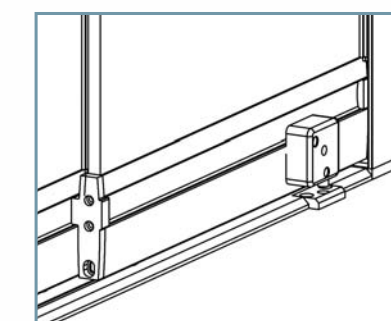

COMPONENTS

KEY LOCK
Key lock to floor in folded-deployed position for panes at both ends.