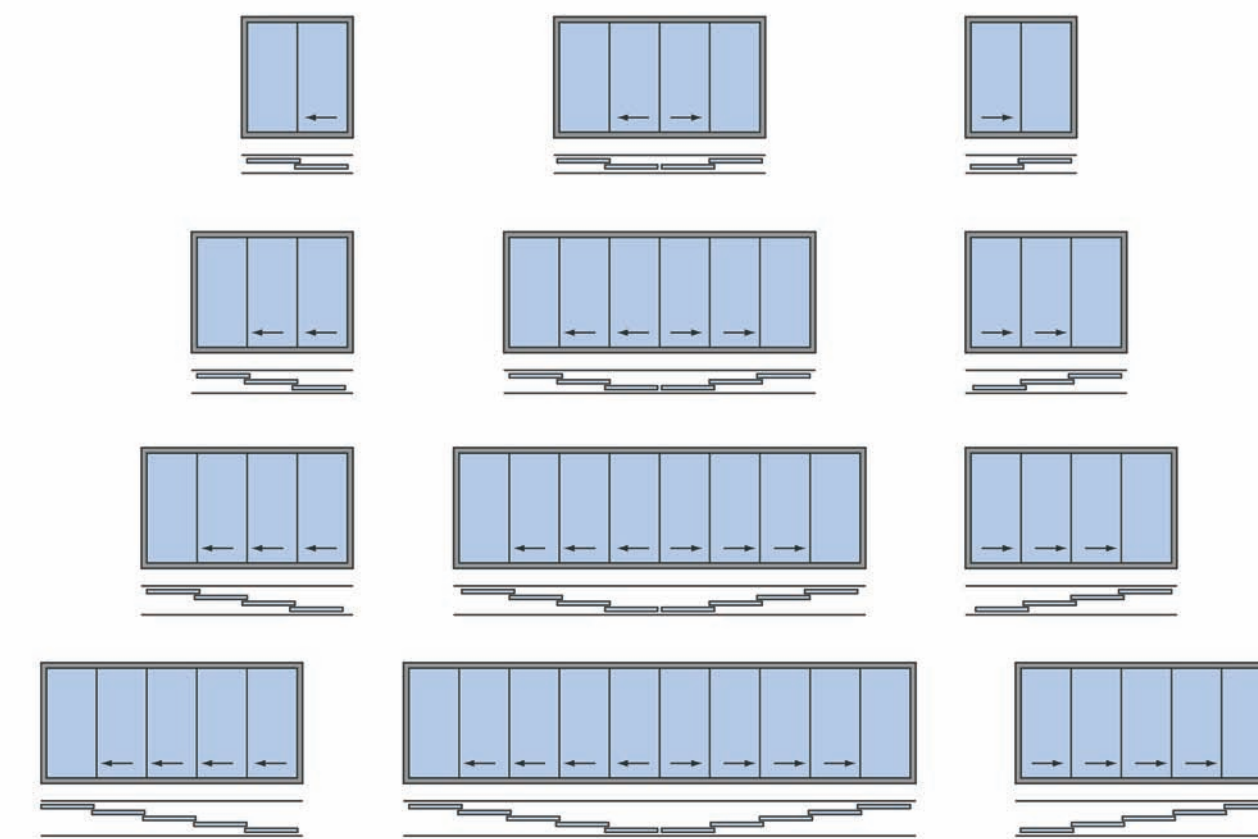

EXAMPLE OF POSSIBLE CONFIGURATIONS

COMPONENTS

KEY LOCK
Key lock to floor in folded-deployed position for panes at both ends.

SELF-CLOSING LOCK
Available for panes at both ends.

FINISHES

Standard finishing of the system in Silver Matt.

Available in other finishes according to RAL chart and also in a wide range of anodized ones. Please ask for colour chart.