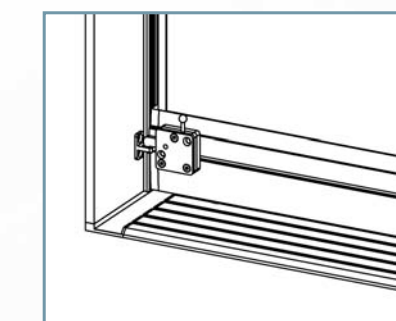

SELF-CLOSING LOCK
Available for panes at both ends.

FINISHES

Standard finishing of the system in Silver Matt.

Available in other finishes according to RAL chart and also in a wide range of anodized ones. Please ask for colour chart.